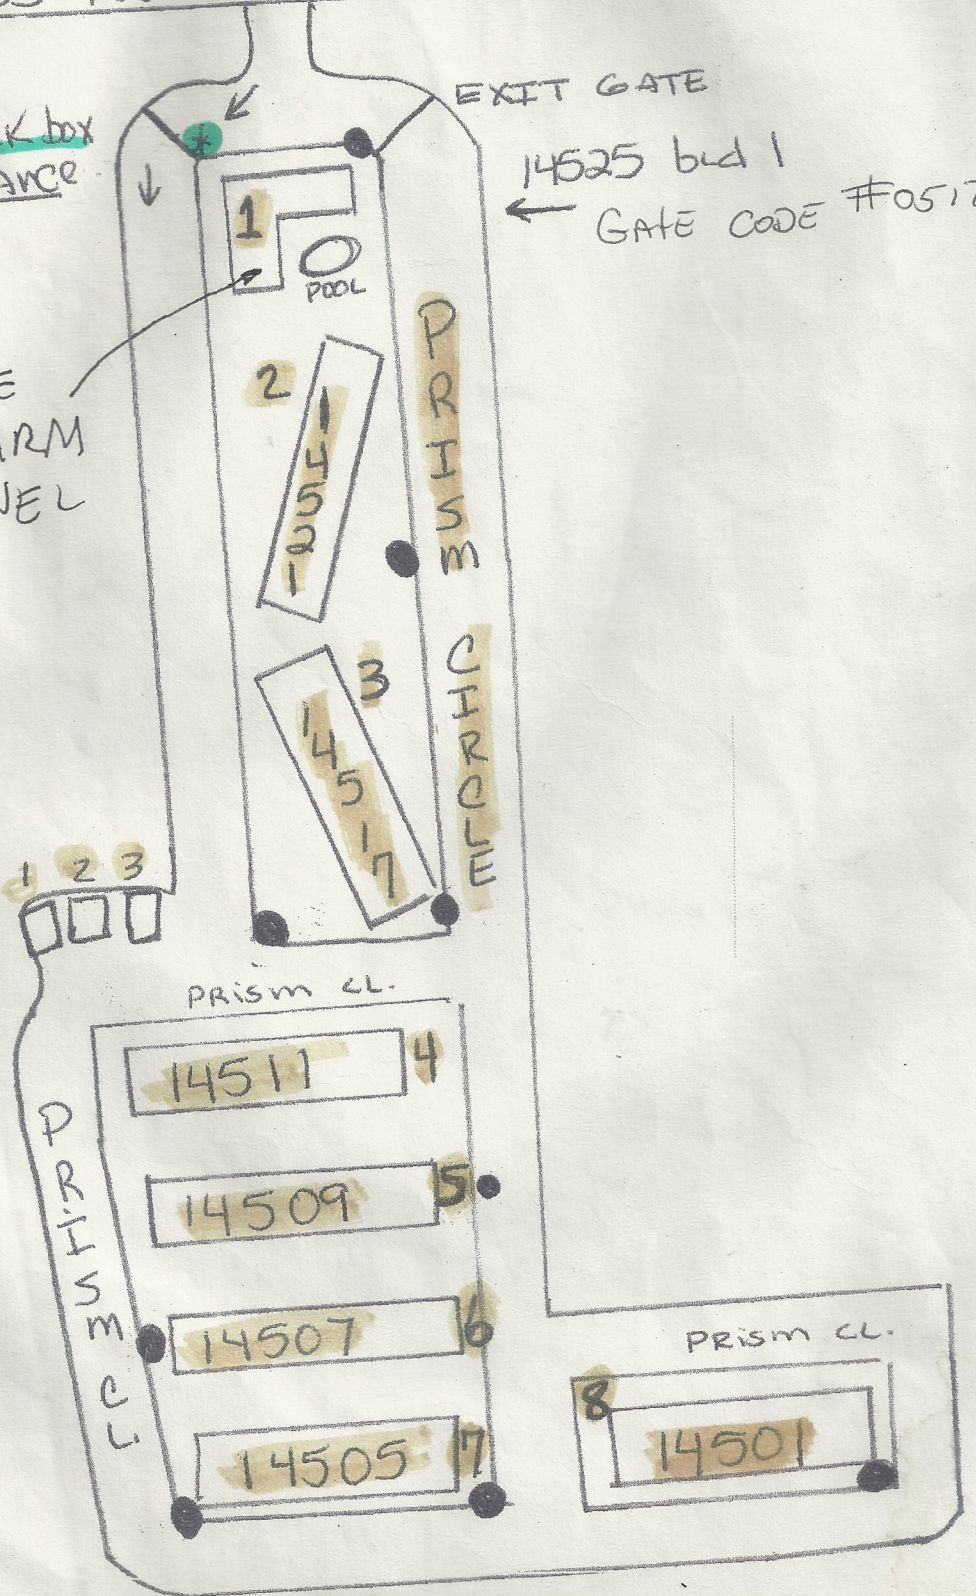

REFLECTIONS

BOX 906

14525 PRISM CL.

↑ livingston

BEARSS AVE

* lock box
ENTRANCE

EXIT GATE

14525 bld 1

← GATE CODE #0517

* RES. SPK-FDC

FIRE
ALARM
PANEL

- 1. 14510 storage
- 2. 14512 lift
- 3. 14514 compactors